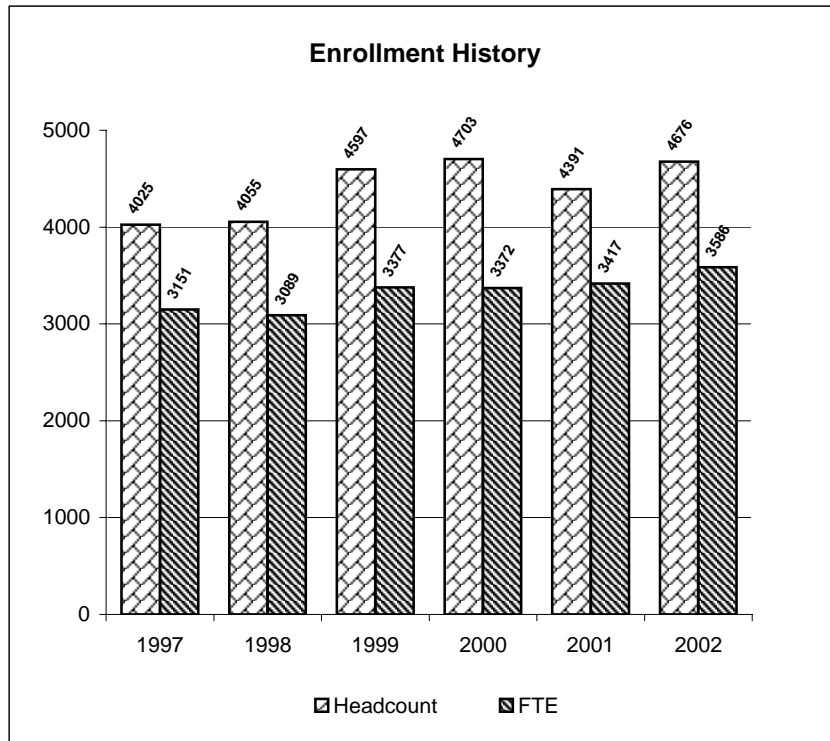

Enrollment History

	1997	1998	1999	2000	2001	2002
Headcount	4025	4055	4597	4703	4391	4676
FTE	3151	3089	3377	3372	3417	3586

SOURCE: SC institutional research using student data files as submitted to the State College and University System of WV/WV Higher Education Policy Commission.